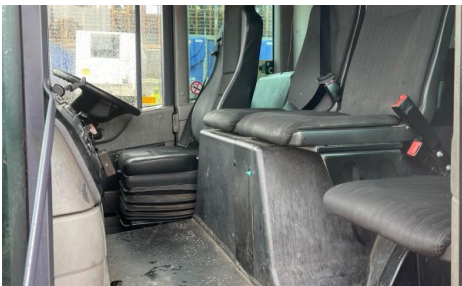

OLYMPUS BODY, SPLIT TERBERG LIFT

Tyres				
NSF	NSI1	NSI2	NSI3	NSI4
OSF	OSI1	OSI2	OSI3	OSI4
Spare	NSO1	NSO2	NSO3	NSO4
	OSO1	OSO2	OSO3	OSO4

Features

- Park assist camera
- Air conditioning

Photos

Condition Check

Damage Photos

1: Wing of
Scratched
Over 25mm Not Thru Paint

2: Bumper Front
Scratched
Over 25mm Not Thru Paint

3: Bumper Front
Dented
Between 10mm + 30mm

4: Bumper Front
Scratched
Over 100mm Thru Paint

5: Seat Base Cover osf
Holed
Over 3mm