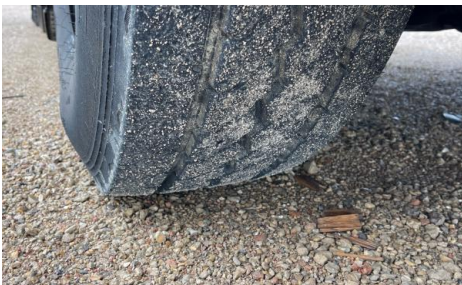

OLYMPUS BODY, SPLIT TERBERG LIFT

Tyres				
NSF	NSI1	NSI2	NSI3	NSI4
OSF	OSI1	OSI2	OSI3	OSI4
Spare	NSO1	NSO2	NSO3	NSO4
	OSO1	OSO2	OSO3	OSO4

Features

- Park assist camera
- Air conditioning

Photos

Condition Check

Damage Photos

1: Wing of
Scratched
Over 25mm Not Thru Paint

2: Bumper Front
Scratched
Over 25mm Not Thru Paint

3: Bumper Front
Dented
Between 10mm + 30mm

4: Bumper Front
Scratched
Over 100mm Thru Paint

5: Seat Base Cover osf
Holed
Over 3mm