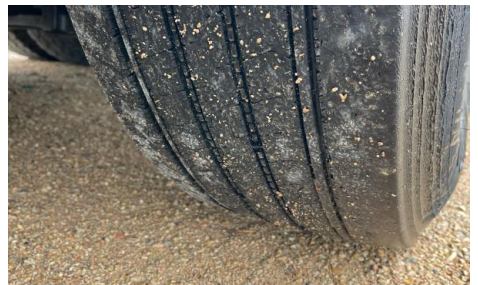

OLYMPUS BODY, SPLIT TERBERG LIFT

Tyres				
NSF	NSI1	NSI2	NSI3	NSI4
OSF	OSI1	OSI2	OSI3	OSI4
Spare	NSO1	NSO2	NSO3	NSO4
	OSO1	OSO2	OSO3	OSO4

Features

- Park assist camera
- Air conditioning

Photos

Condition Check

Damage Photos

1: Wing of
Scratched
Over 25mm Not Thru Paint

2: Bumper Front
Scratched
Over 25mm Not Thru Paint

3: Bumper Front
Dented
Between 10mm + 30mm

4: Bumper Front
Scratched
Over 100mm Thru Paint

5: Seat Base Cover osf
Holed
Over 3mm