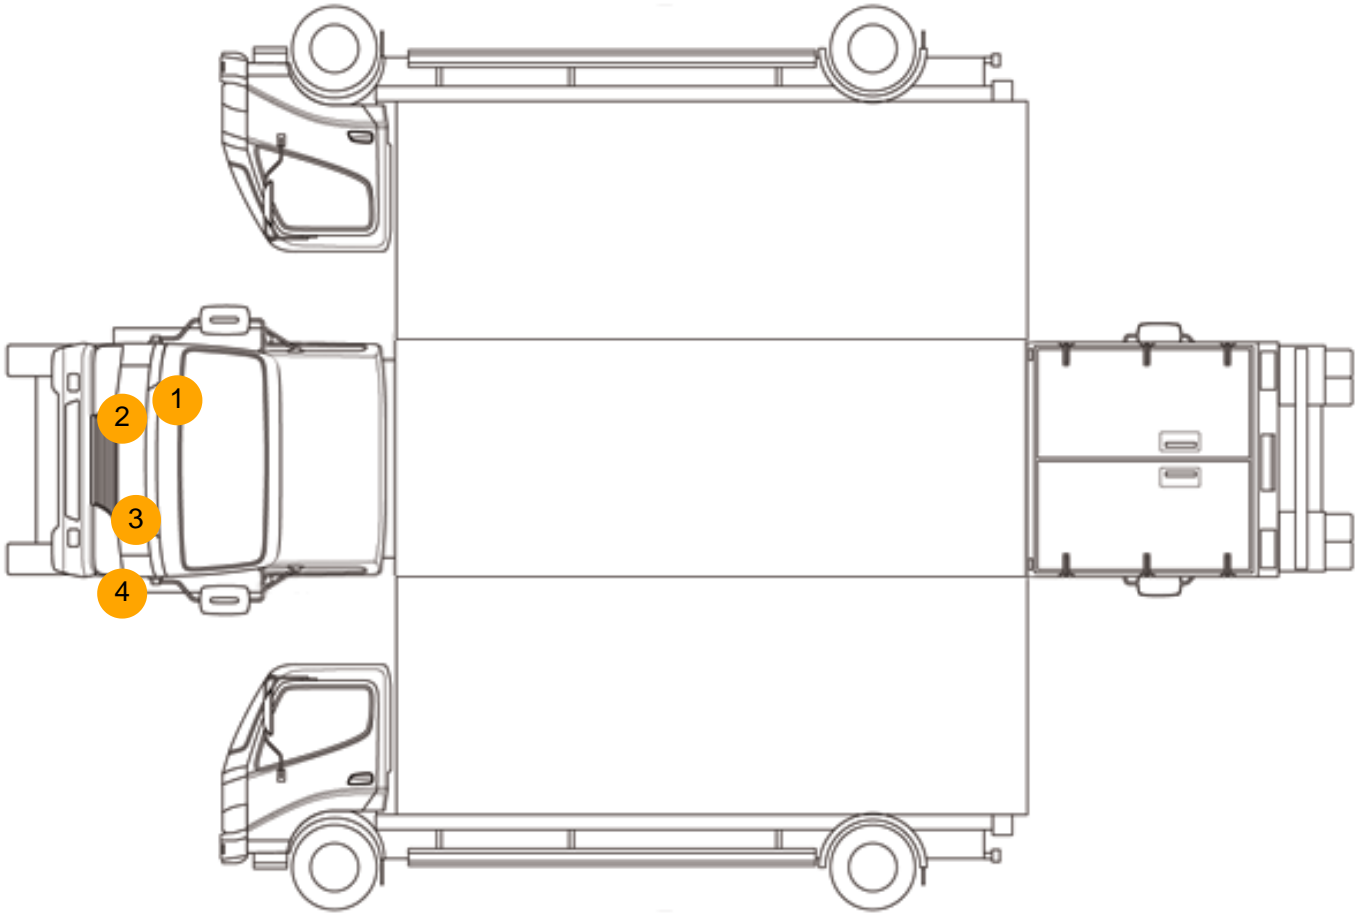

OLYMPUS BODY, SPLIT TERBERG LIFT

Tyres				
NSF	NSI1	NSI2	NSI3	NSI4
OSF	OSI1	OSI2	OSI3	OSI4
Spare	NSO1	NSO2	NSO3	NSO4
	OSO1	OSO2	OSO3	OSO4

Features

- Park assist camera
- Air conditioning

Photos

Condition Check

Damage Photos

1: Wing of
Scratched
Over 25mm Not Thru Paint

2: Bumper Front
Scratched
Over 25mm Not Thru Paint

3: Bumper Front
Dented
Between 10mm + 30mm

4: Bumper Front
Scratched
Over 100mm Thru Paint

5: Seat Base Cover osf
Holed
Over 3mm