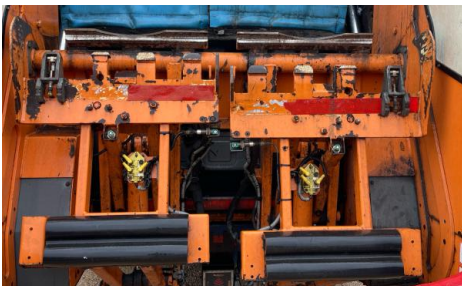

OLYMPUS BODY, SPLIT TERBERG LIFT

Tyres				
NSF	NSI1	NSI2	NSI3	NSI4
OSF	OSI1	OSI2	OSI3	OSI4
Spare	NSO1	NSO2	NSO3	NSO4
	OSO1	OSO2	OSO3	OSO4

Features

- Park assist camera
- Air conditioning

Photos

Condition Check

Damage Photos

1: Wing of
Scratched
Over 25mm Not Thru Paint

2: Bumper Front
Scratched
Over 25mm Not Thru Paint

3: Bumper Front
Dented
Between 10mm + 30mm

4: Bumper Front
Scratched
Over 100mm Thru Paint

5: Seat Base Cover osf
Holed
Over 3mm